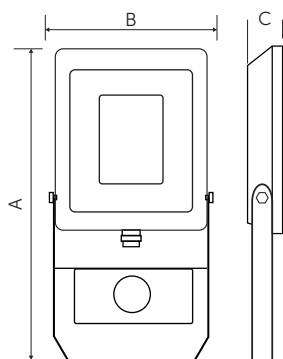

Without PIR

	10W	20W	30W	50W
A	100mm	114mm	135mm	172mm
B	91mm	112mm	142mm	183mm
C	28mm	28mm	28mm	28mm

With PIR

	10W	20W	30W	50W
A	127mm	137mm	162mm	194mm
B	91mm	112mm	142mm	183mm
C	54mm	54mm	54mm	54mm