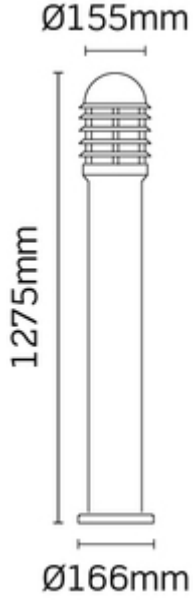

**JCC Lighting Limited makes every effort to ensure that the Customs Tariff information in this document is timely and accurate. However, it's not possible for us to assure the absolute veracity and completeness of that information, as errors may occur. The placement of any inaccurate tariff information is completely unintentional. JCC Lighting Limited reserves the right, in its sole discretion, to correct any errors or omissions to the tariff code and to make any and all changes contained in this document at any time and without notice. It is the sole responsibility of the importer to ensure that the commodity code advised is correct for the products/goods being supplied by JCC Lighting Limited. JCC Lighting Limited does not assume any liabilities, losses, costs, and expenses arising out of or related to the importers use of this commodity code or the information related to the import of any JCC Lighting products.

JCC Lighting LTD, Lux Park, Chichester Business Park, City Fields Way, Tangmere, Chichester, West Sussex, PO20 2FT.
Sales: 01243 838999 (8am to 5pm Monday to Friday) Fax: 01243 838998 | sales@jcc.co.uk | www.jcc.co.uk
Company Registration Number: 03044848 | VAT Number: 918544112

This document is uncontrolled if printed, all information is subject to change

Version 102 [01/05/2024]