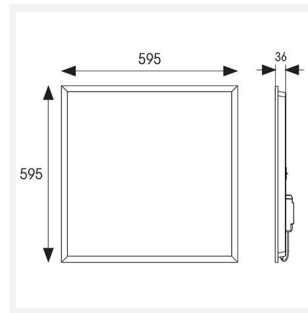

PRODUCT FEATURES

- Backlit LED panel suitable for education, commercial and ancillary area applications
- CCT selectable between 3000K, 4000K and 6500K and power selectable; offering a choice of 3 outputs, in one luminaire
- Dimmable and OCTO options available
- Switch Dim, DALI and 0-10V dimming capability using the multi dimmable driver accessories ADDIM/30/MC
- Slimline design allows for installation into shallow ceiling voids
- UGR<19 (unified glare rating) compliant luminaire assisting to eliminate glare for visual comfort
- TPa as standard
- Self-Test Panel Pod and Sensor Pod compatible

GENERAL INFORMATION

Wattage	20W - 30W
Lumens Delivered	2500lm - 3700lm(4000K)
Lm/W	125lm/W (4000K)
Beam Angle	90
CRI	80
CCT	3000K-4000K-6500K
Input	220/240V
Operating Temp	-20°C - 40°C
SDCM	3
UGR	19
Cut-Out Size	585x585mm
Energy efficiency class	E
Product Weight without Packaging	1.553 kg

TECHNICAL INFORMATION

Light Source	LED
Colour / Finish	White
IP Rating	IP40
Class Protection	2
Internal / External	Internal
Surface / Recessed / Suspended	Ceiling, Recessed, Suspended
Lumen Depreciation	L80 60,000h
Warranty (Years)	5
CE Mark	Yes