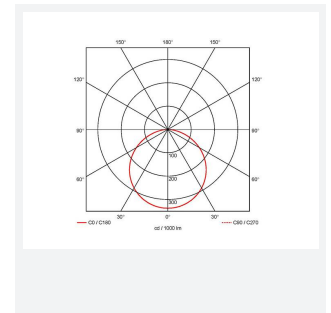

# Pace CCT MultiWattage 600x600 UGR<19

Pace Backlit CCT Multi Wattage 600x600 Panel  
Code: APAC1/60/1

Category	Commercial Panels
Application	Ancillary, Commercial, Education, Healthcare, Industrial, Retail
Specification	Performance

## GENERAL INFORMATION

Wattage	20W - 30W
Lumens Delivered	2500lm - 3700lm(4000K)
Lm/W	125lm/W (4000K)
Beam Angle	90
CRI	80
CCT	3000K-4000K-6500K
Input	220/240V
Operating Temp	-20°C - 40°C
SDCM	3
UGR	19
Cut-Out Size	585x585mm
Energy efficiency class	E
Product Weight without Packaging	1.553 kg

## TECHNICAL INFORMATION

Light Source	LED
Colour / Finish	White
IP Rating	IP40
Class Protection	2
Internal / External	Internal
Surface / Recessed / Suspended	Ceiling, Recessed, Suspended
Lumen Depreciation	L80 60,000h
Warranty (Years)	5
CE Mark	Yes