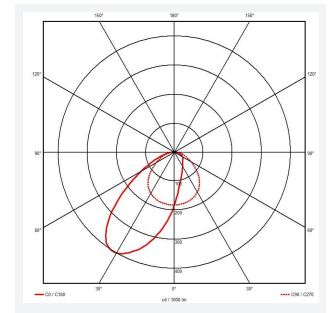

Elite

Elite Wall Light 2CCT Code: AELI/1

Category	Wall Lights
Application	Education, Hospitality, Residential, Retail
Specification	Architectural

PRODUCT FEATURES

- Dual purpose design allows installation in either an uplight or downlight orientation suitable for education, commercial and hospitality applications
- CCT selectable between 3000K and 4000K
- Adjustable installation bracket
- Triac dimmable as standard

GENERAL INFORMATION

Wattage	25W
Lumens Delivered	2400lm (4000K)
Lm/W	95lm/W (4000K)
Beam Angle	50/80
CRI	90
CCT	3000/4000K
Input	220/240V
Operating Temp	-20°C - 25°C
SDCM	6
UGR	25
Product Weight without Packaging	1.303 kg

TECHNICAL INFORMATION

Light Source	LED
Colour / Finish	White
IP Rating	IP20
Class Protection	1
Internal / External	Internal
Surface / Recessed / Suspended	Wall
Lumen Depreciation	L70 50,000h
Warranty (Years)	5
CE Mark	Yes
Height	36 mm