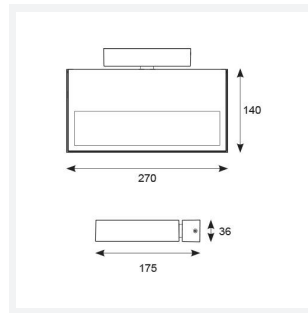

Elite

Elite Wall Light 2CCT Code: AELI/1

Category	Wall Lights
Application	Education, Hospitality, Residential, Retail
Specification	Architectural

PRODUCT FEATURES

- Dual purpose design allows installation in either an uplight or downlight orientation suitable for education, commercial and hospitality applications
- CCT selectable between 3000K and 4000K
- Adjustable installation bracket
- Triac dimmable as standard

GENERAL INFORMATION

Wattage	25W
Lumens Delivered	2400lm (4000K)
Lm/W	95lm/W (4000K)
Beam Angle	50/80
CRI	90
CCT	3000/4000K
Input	220/240V
Operating Temp	-20°C - 25°C
SDCM	6
UGR	25
Product Weight without Packaging	1.303 kg

TECHNICAL INFORMATION

Light Source	LED
Colour / Finish	White
IP Rating	IP20
Class Protection	1
Internal / External	Internal
Surface / Recessed / Suspended	Wall
Lumen Depreciation	L70 50,000h
Warranty (Years)	5
CE Mark	Yes
Height	36 mm